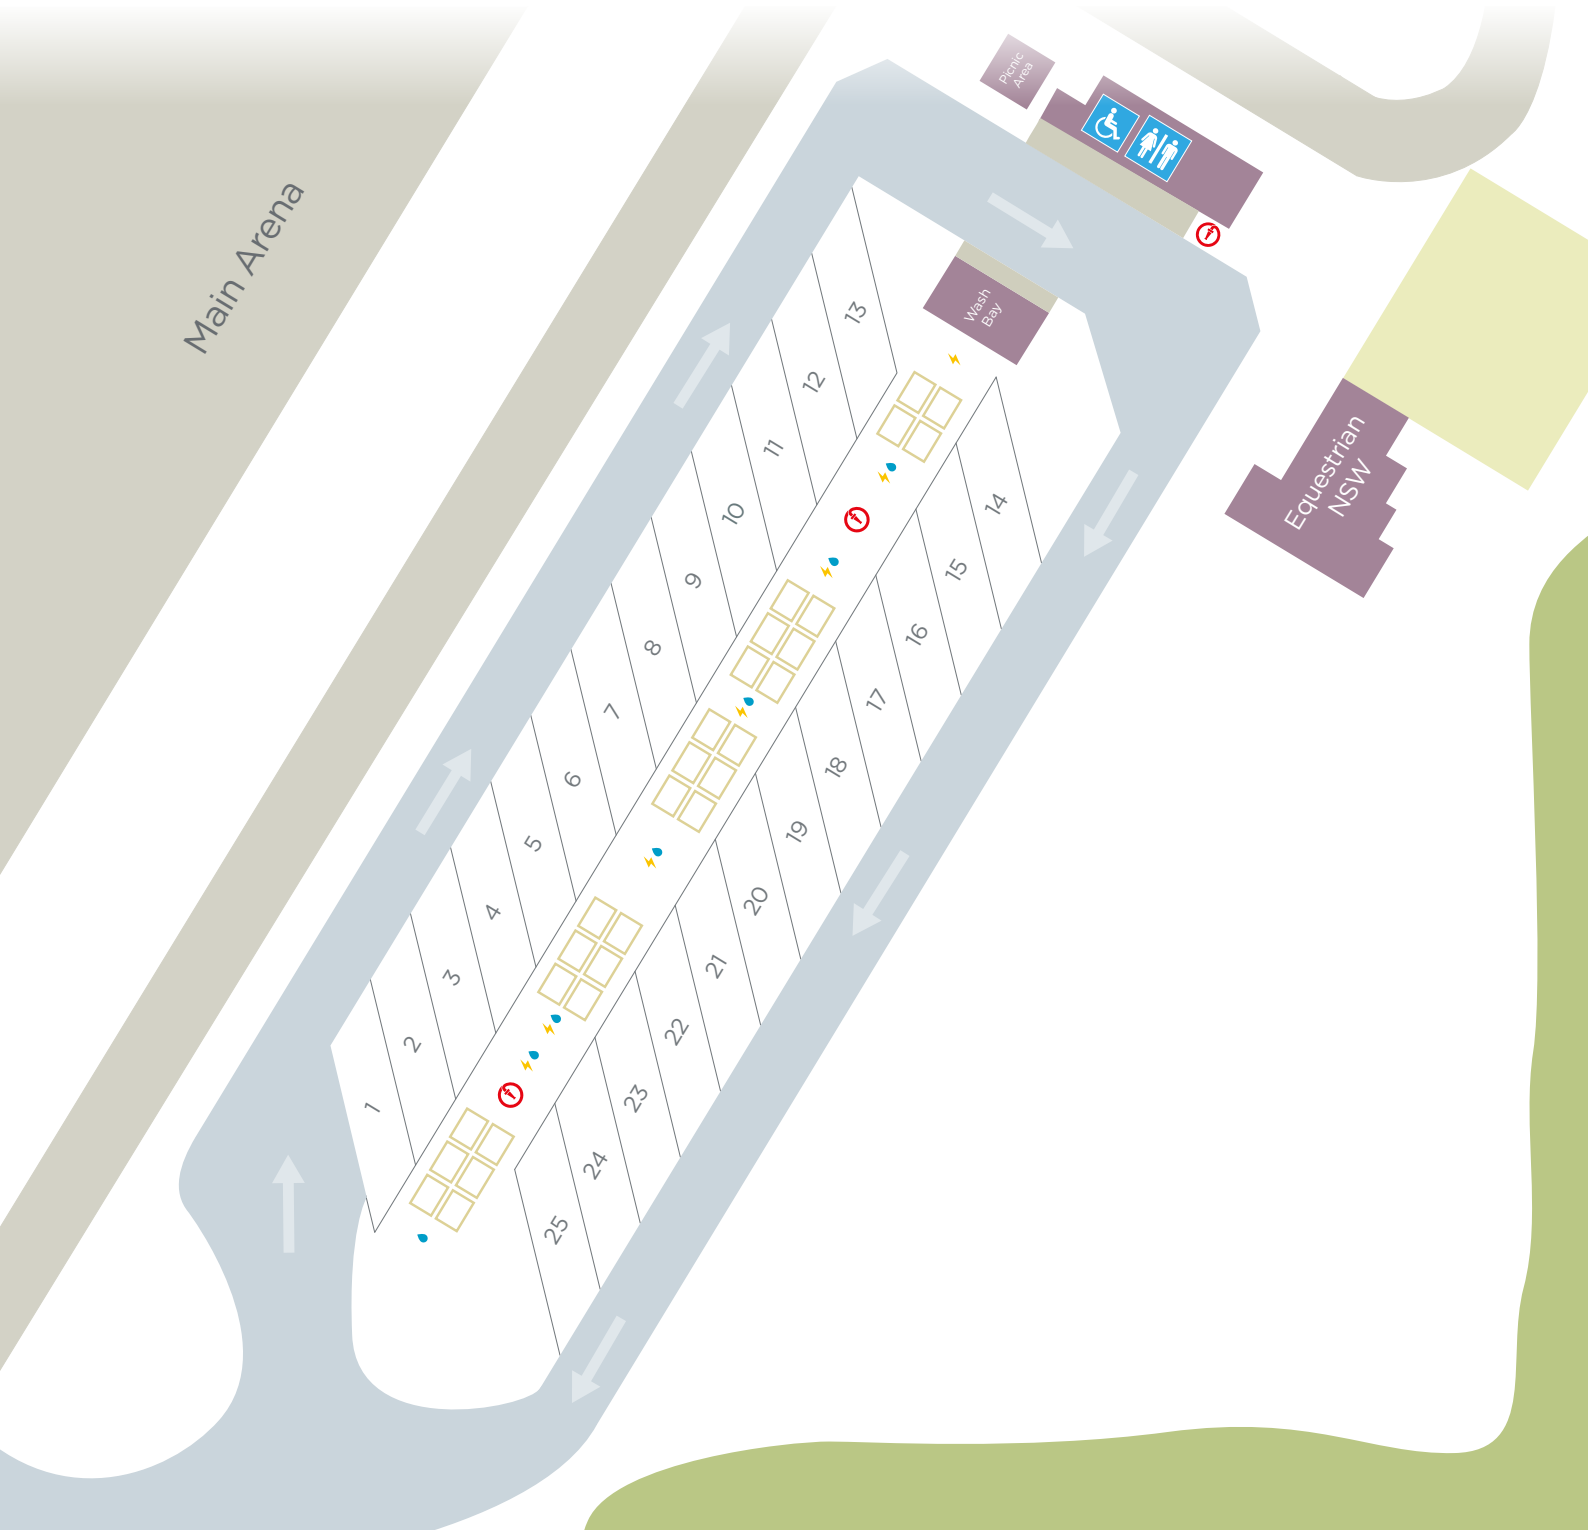

## Centre Map

Main Arena (1) 120m x 80m  
 Area (2) 90m x 70m  
 Arena (3) 100m x 50m  
 Arena (4) 100m x 50m  
 Indoor Arena (5) 70m x 35m  
 Arena (6) 70m x 28m

Arena (7, 8, 9, 10 and 11) 60m x 20m  
 Arena (12) 90m x 45m  
 Arena (13) 90m x 35m  
 Arena (14) 90m x 45m  
 Hacking Area (15) 180m x 90m

## South Truck Park - Camping Layout

Small Space 7-11m	Medium Space 12-15m	Large Space 15m+	Power	Water	Fire Hose	Amenities	Wheelchair Access

N

## Main Arena Truck Park Camping Map

- Power
- Water
- Fire Hose
- Amenities
- Day Yard