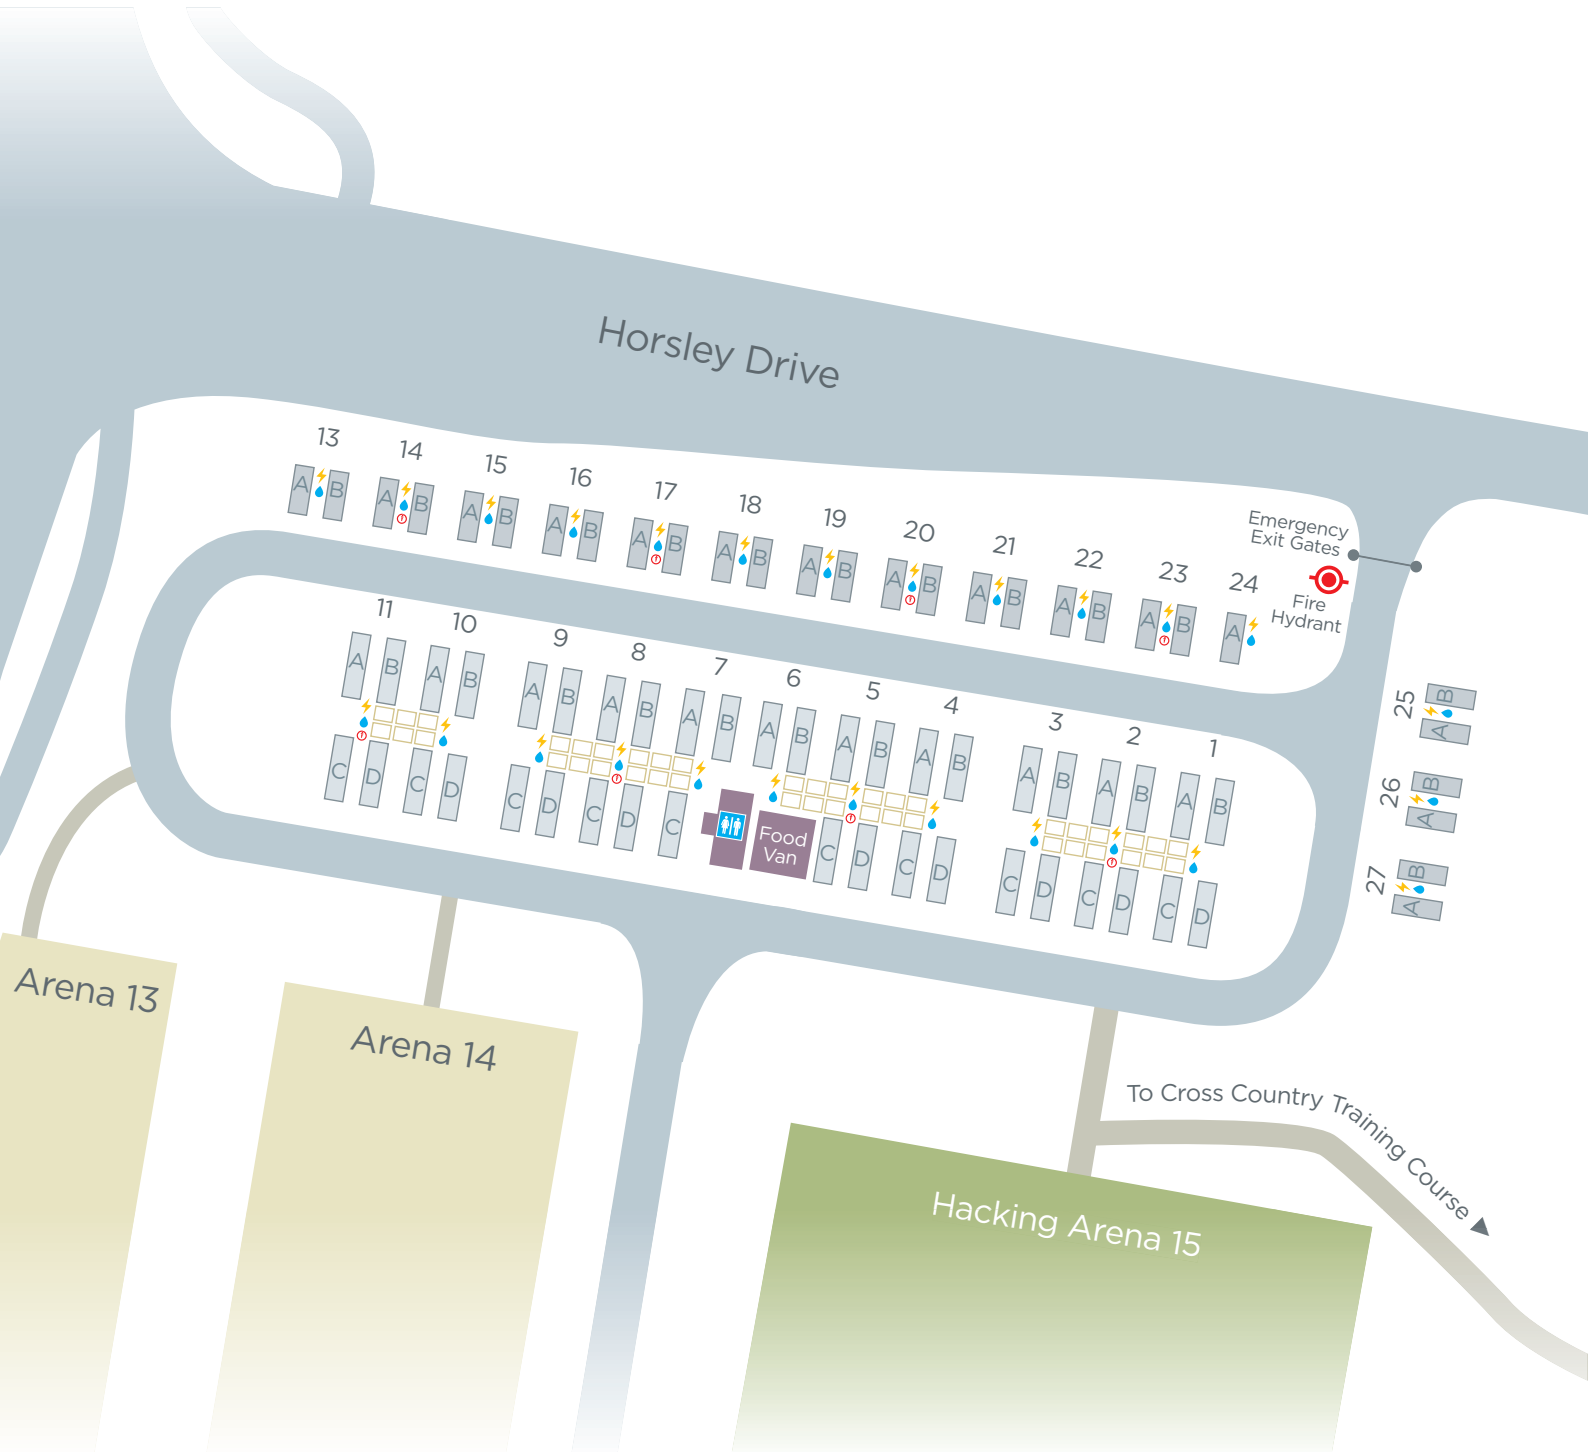

SYDNEY INTERNATIONAL EQUESTRIAN CENTRE

North Truck Park - Camping Layout

- Small Space
  7-11m
- Medium Space
  12-15m
- Day Yard
- Power
- Water
- Fire Hose
- Fire Hydrant
- Amenities